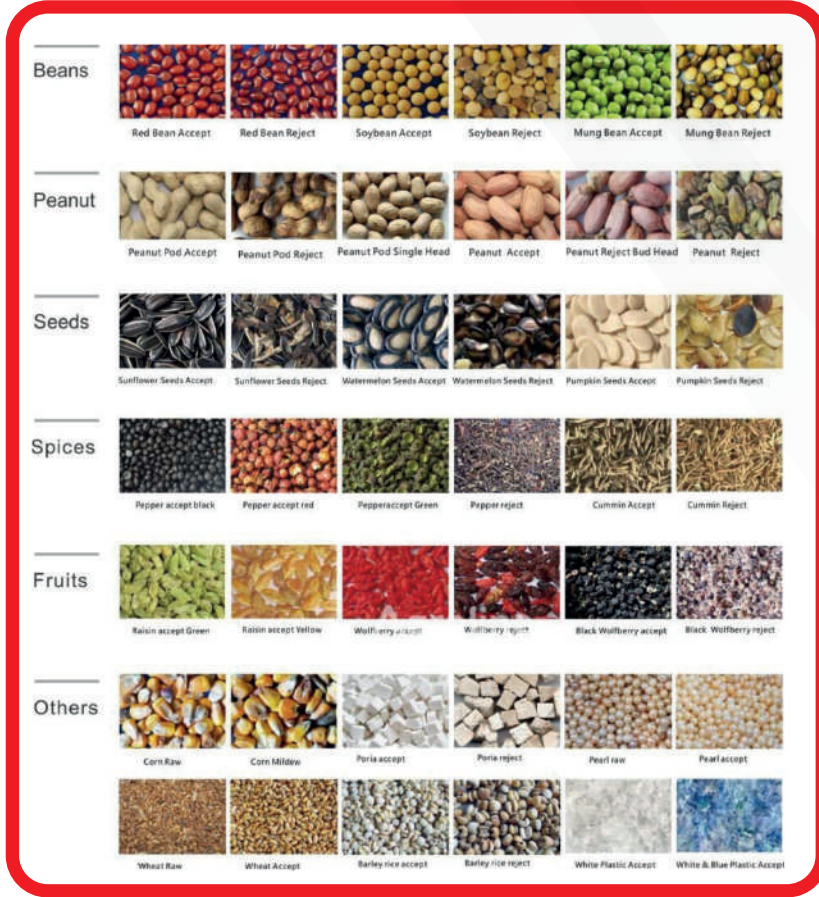

by **BLACK EAGLE DREAMS SORT**
your dreams come true

+